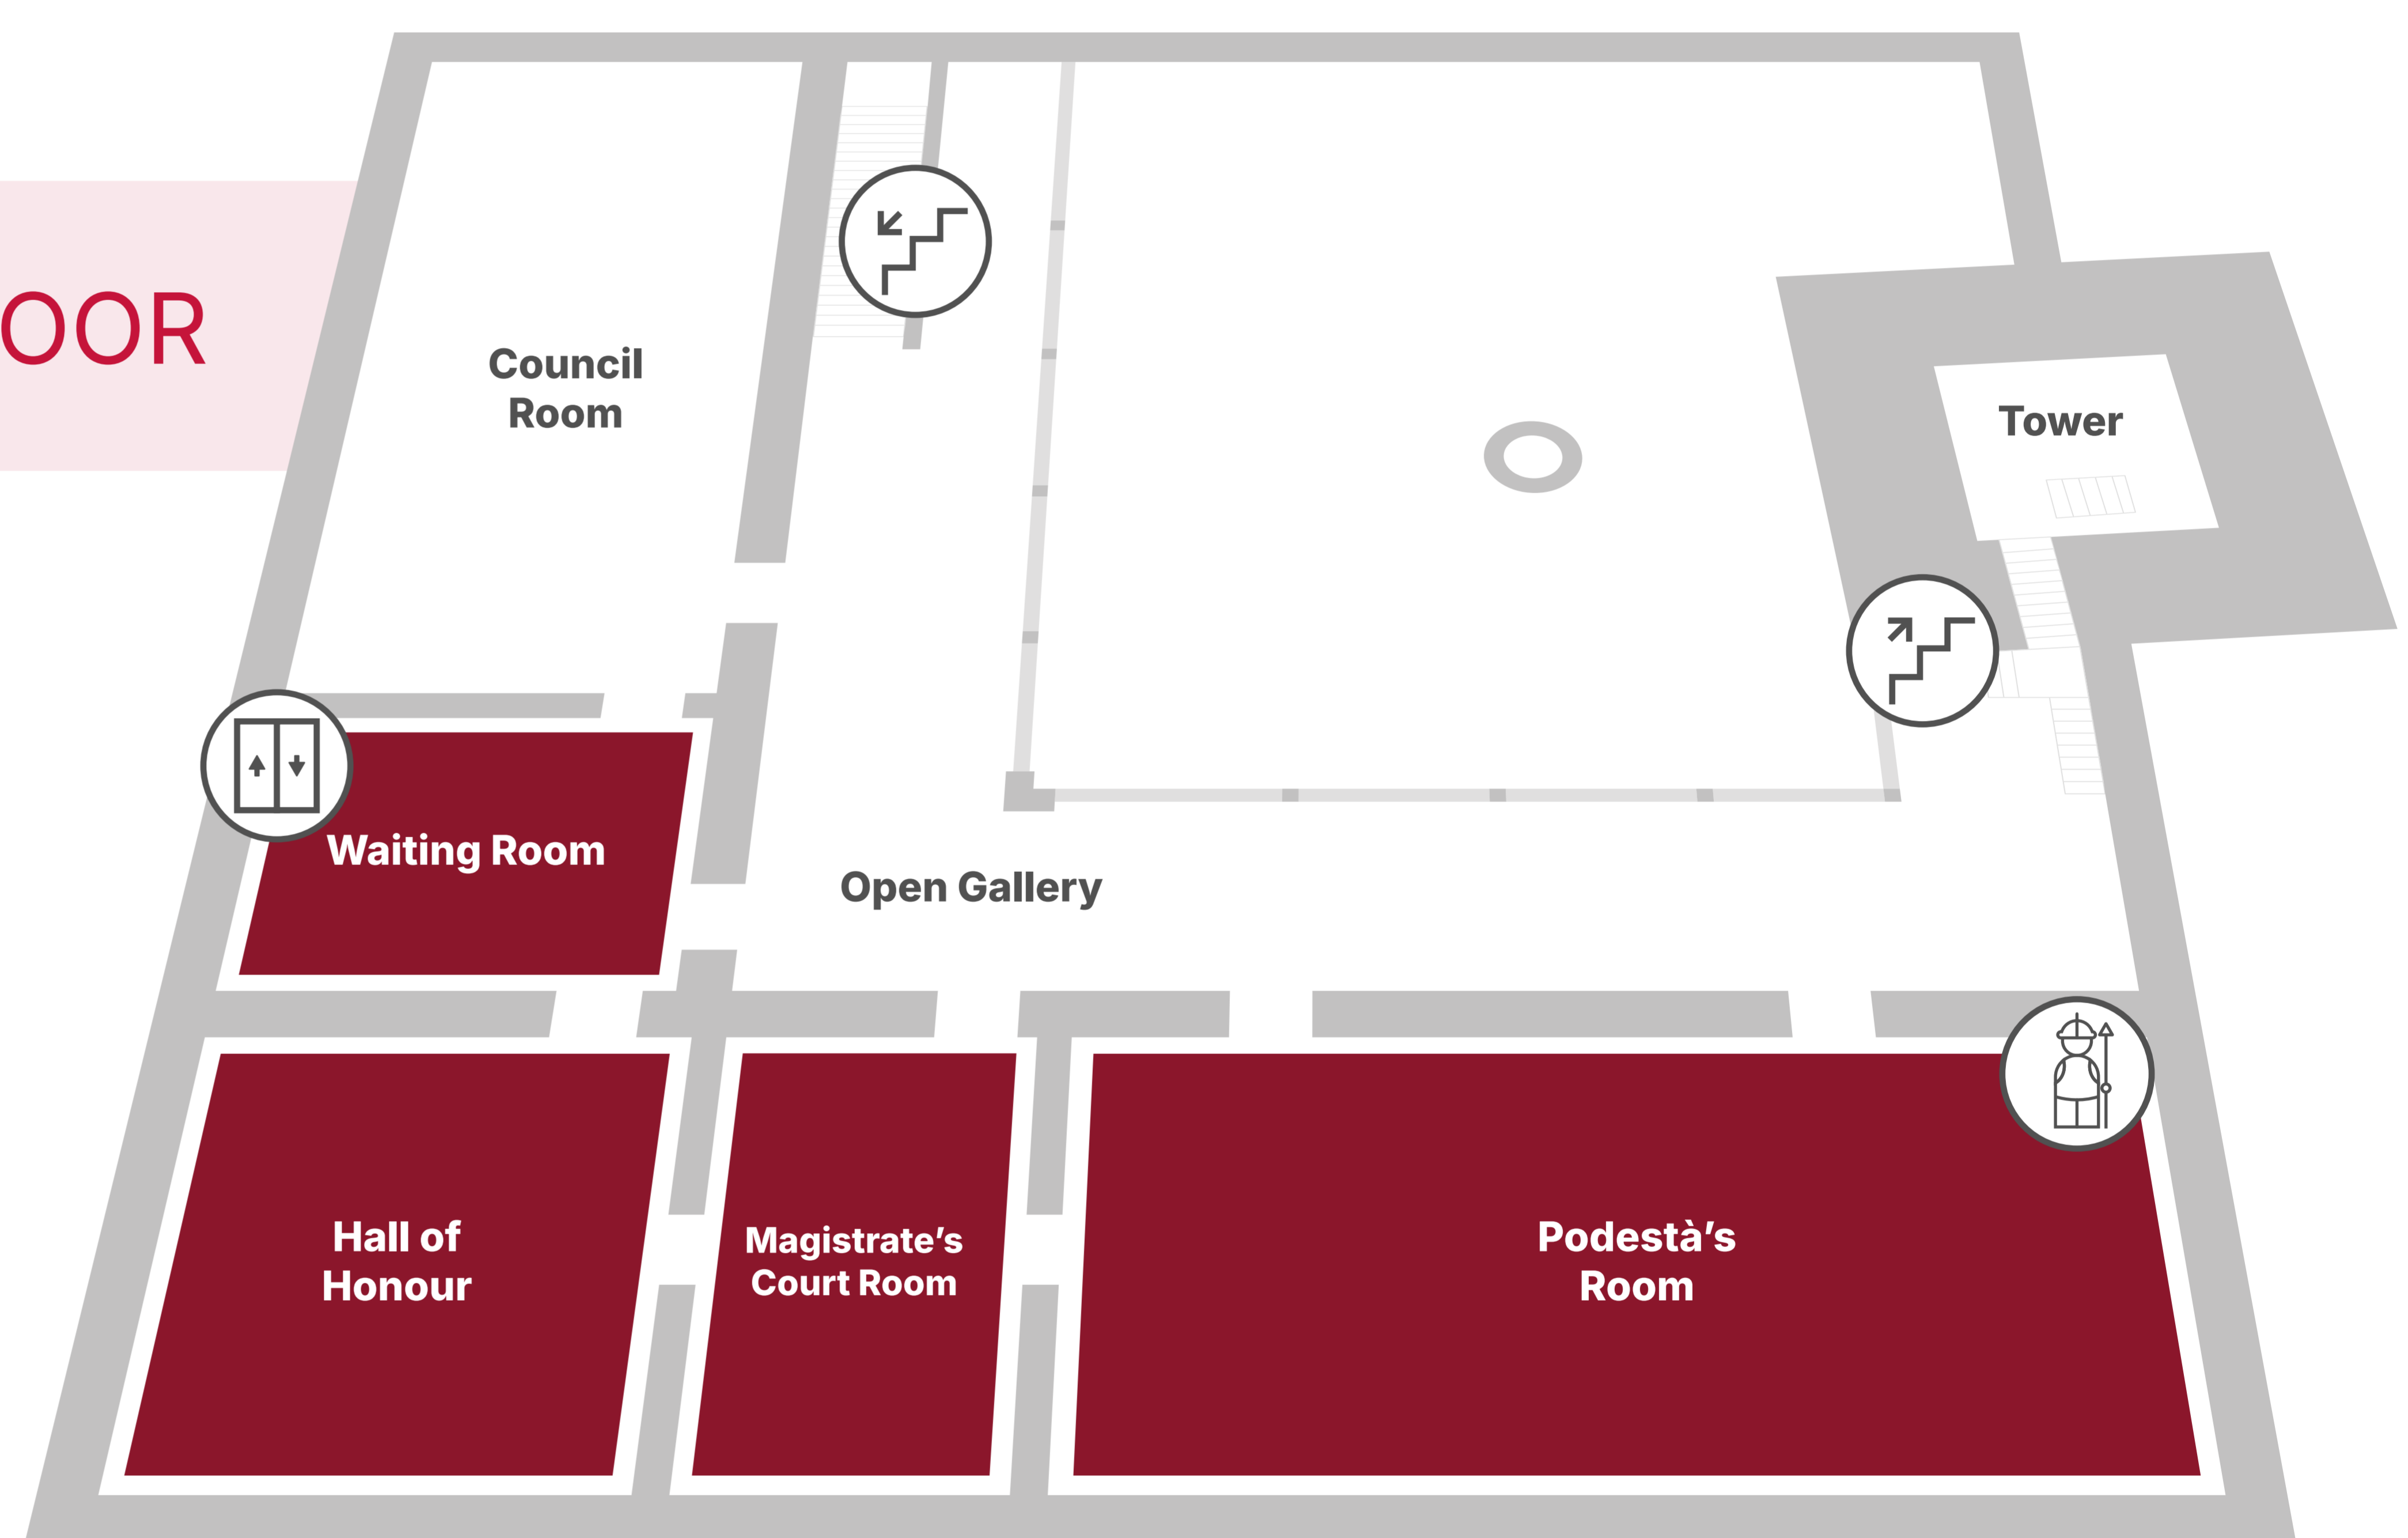

Map

Legend

-  Chess Museum
-  Costume Collection
-  Ticket Office
-  Restrooms
-  Book Shop
-  Elevator
-  Stairs

Opening

Morning

from **9:00 AM**

to **13:00 PM**

(last admission 12:00 PM)

Afternoon

from **2:30 PM**

to **6:30 PM**

(last admission 5:30 PM)

The Museum

Visit our website

museoscacchimarostica.it/en

2nd FLOOR

1st FLOOR

GROUND FLOOR